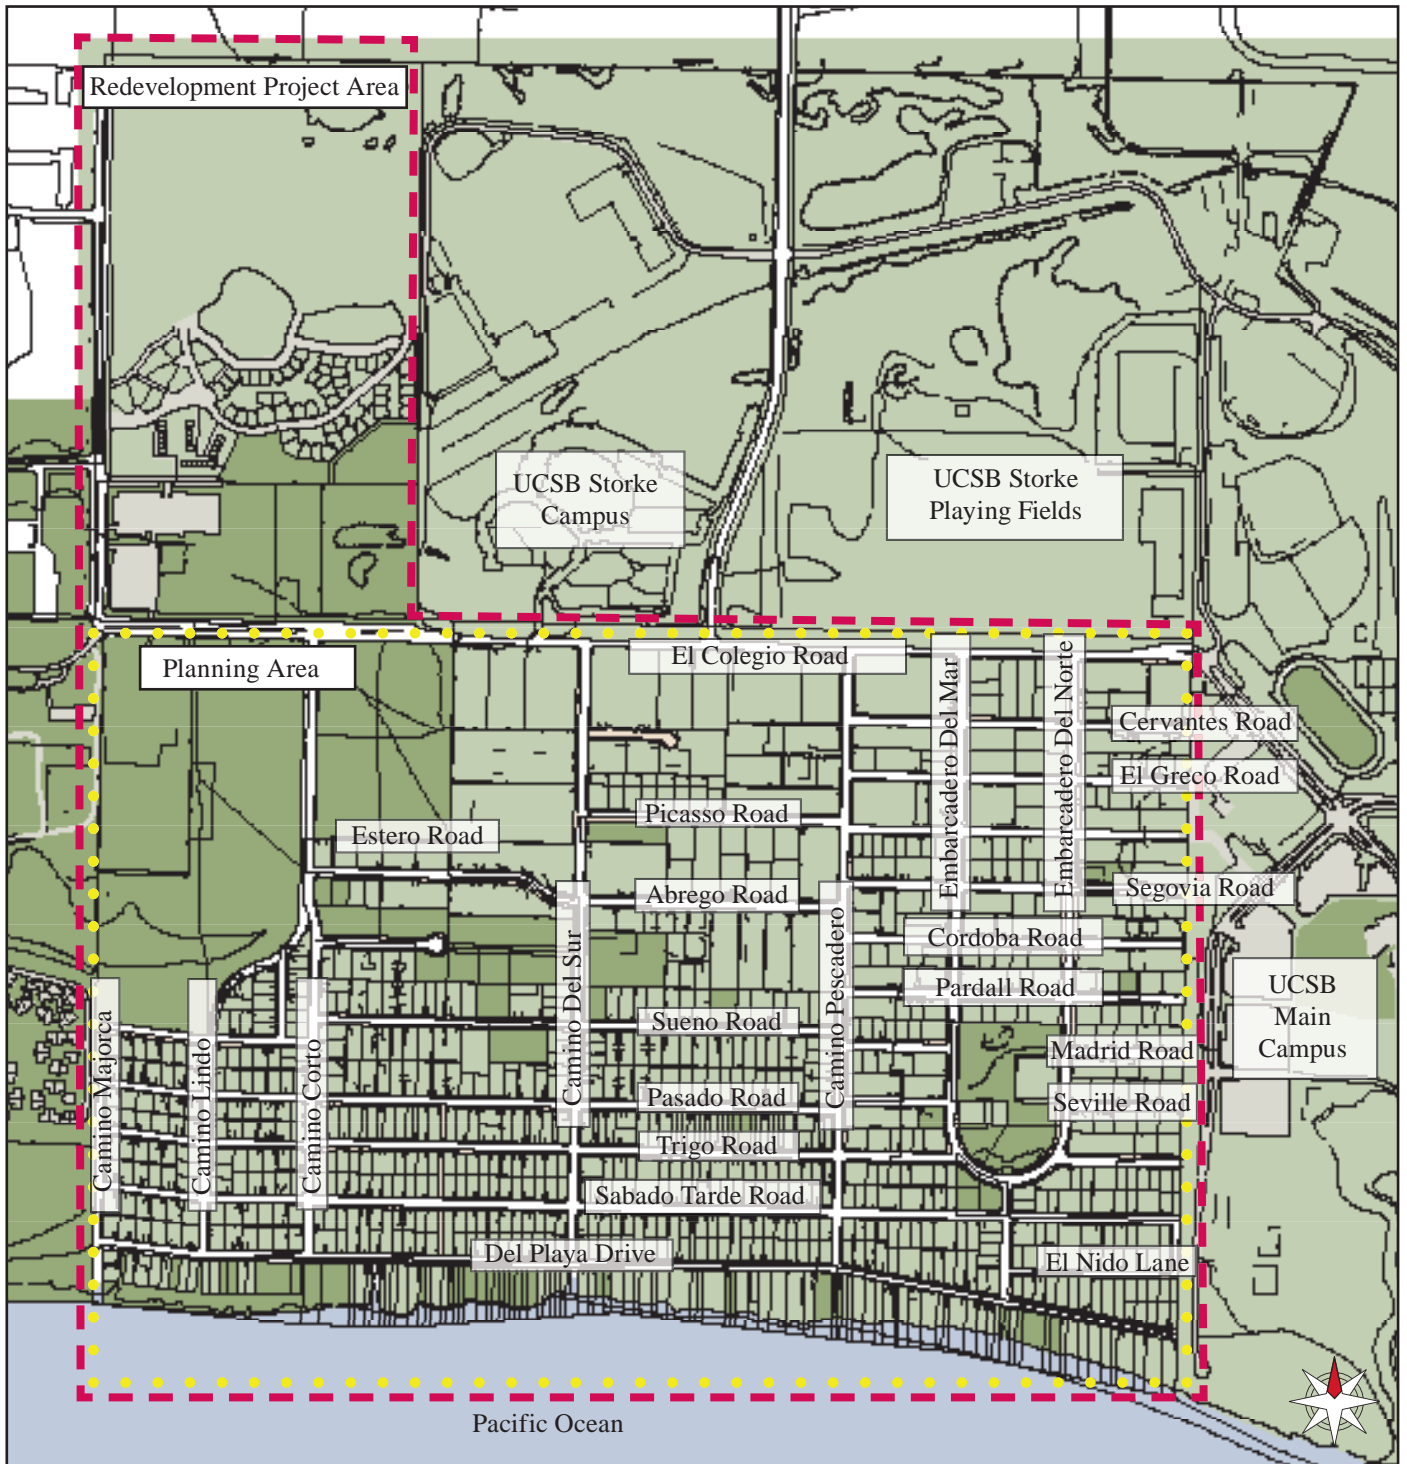

Isla Vista

This map illustrates the 1/2 square mile area of Isla Vista and its immediate context. Redevelopment Project Area boundary shown by dashed line; Isla Vista Planning Area shown by dotted line.